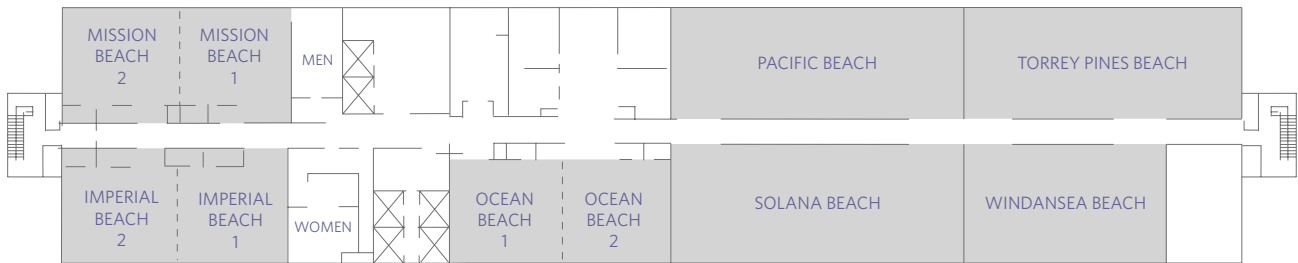

HYATT REGENCY LA JOLLA  
 AT AVENTINE  
 3777 La Jolla Village Drive  
 San Diego, California 92122 USA  
 T +1 858 552 1234  
 F +1 858 552 6066  
 lajolla.hyatt.com

FLOOR PLAN  
 Second Floor—Beach Level

First Floor—Ballroom Level